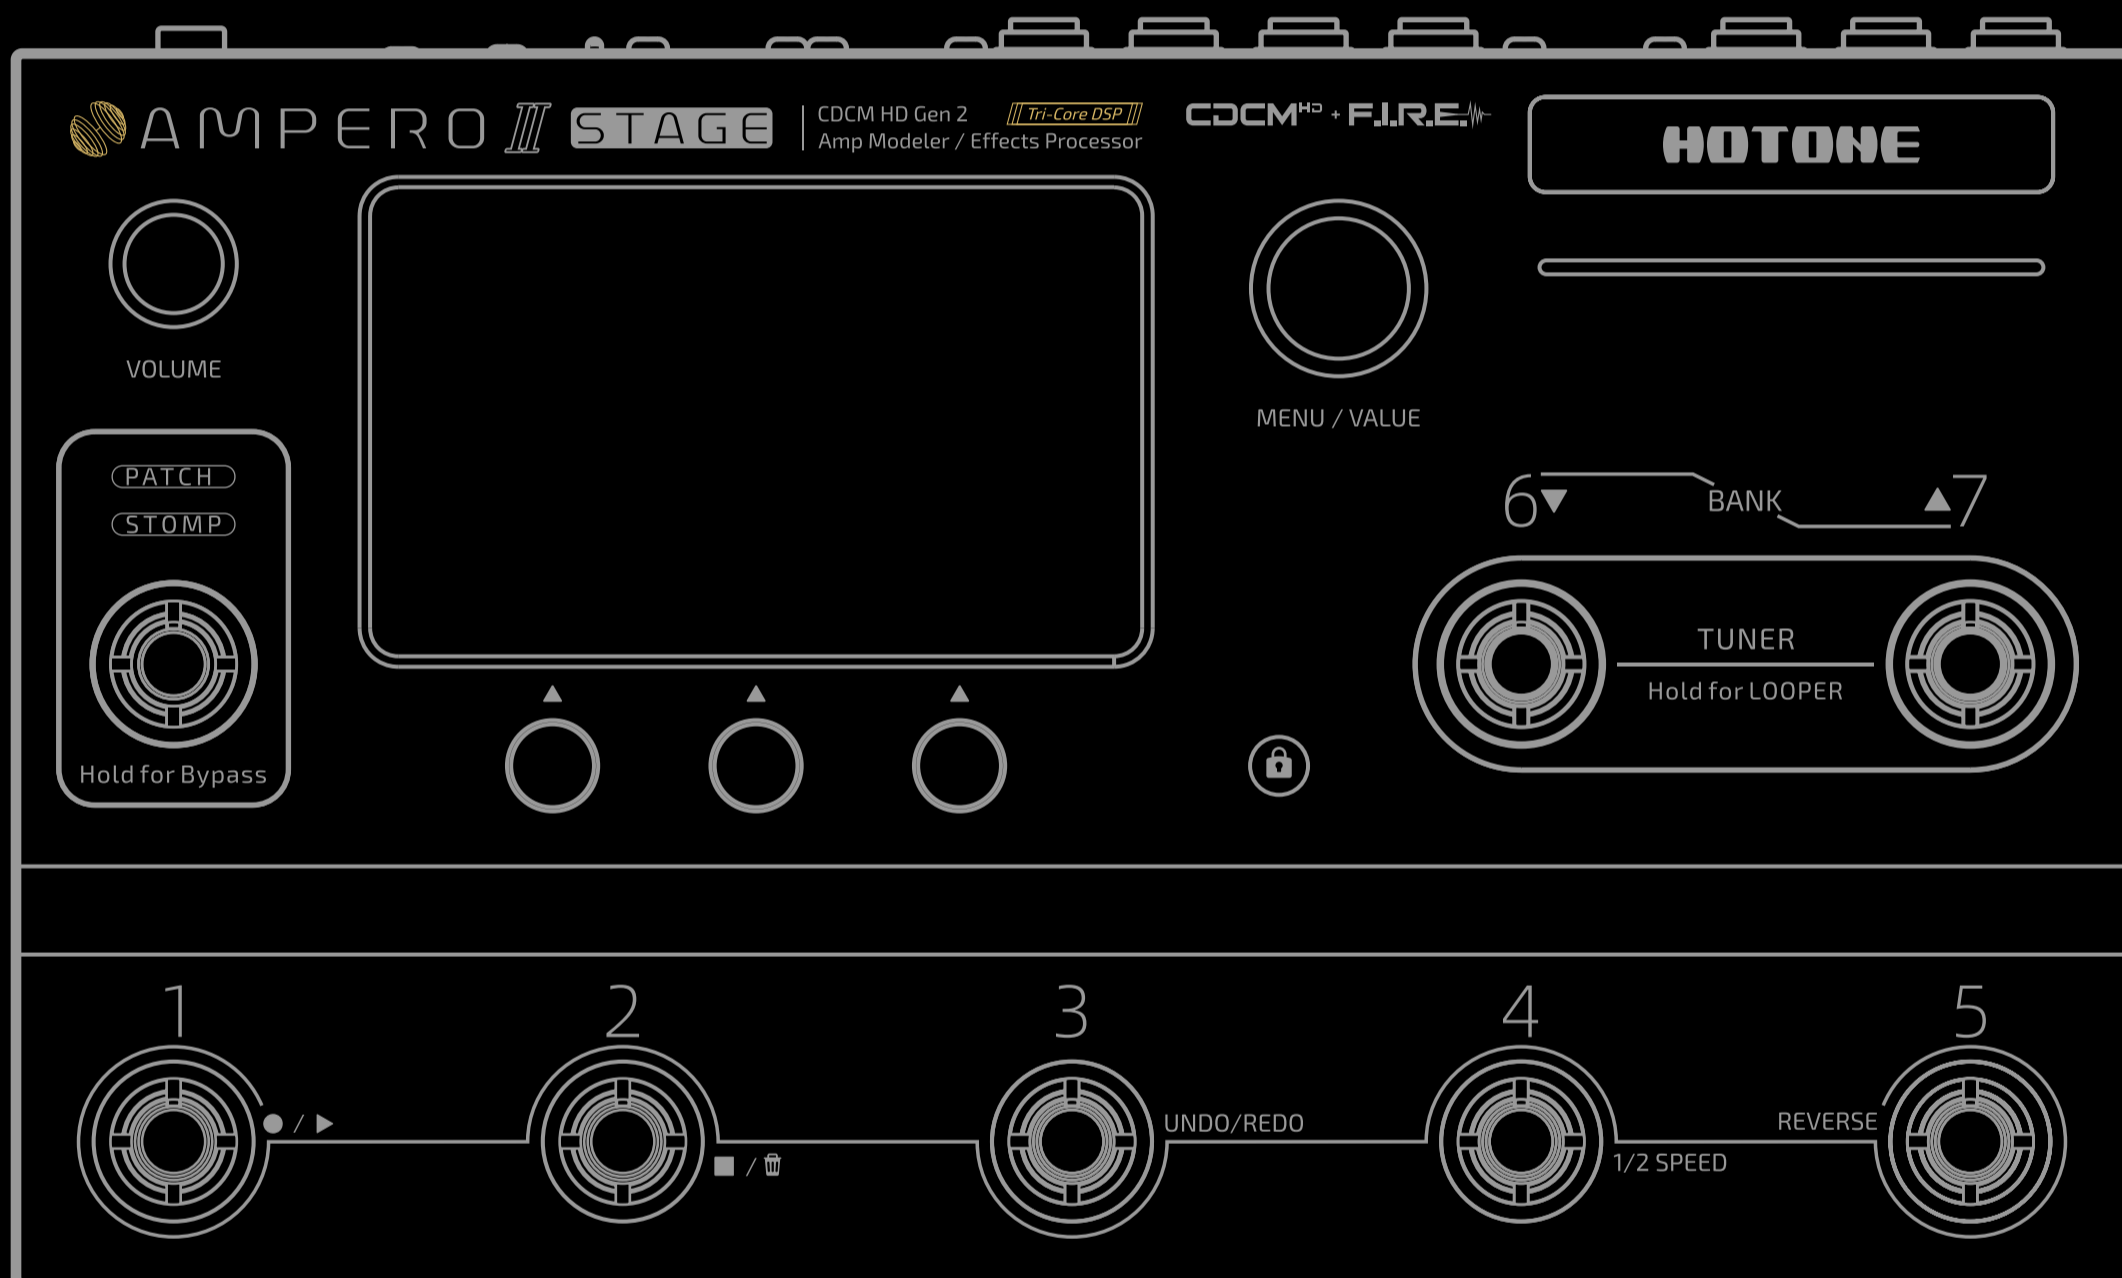

# Drum Rhythm List

**HOTONE**  
DESIGN INSPIRATION

※※In the interest of product improvement, the specifications and/or the content of products (including but not limited to appearances, packaging design, manual content, accessories, size, parameters and display screen), are subject to change without prior notice. Please check with local supplier for exact offers. Specifications and features (including but not limited to appearances, colors and size) may vary by model owing to environmental factors, and all images are illustrative.